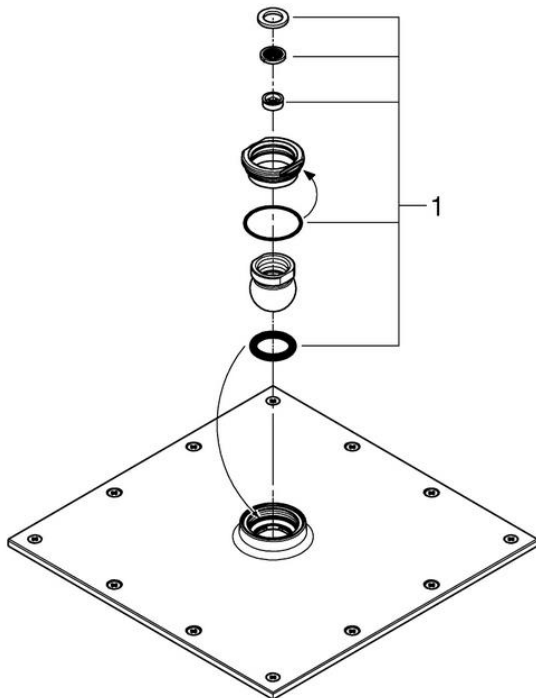

## SANITARY WARE SPECIFICATION SHEET

Item Descriptions	GROHE (Germany) "Rainshower Allure 230" Head shower 1 spray	Illustration/ Drawing
Dimensions	L230 x W230 x H40 mm	    
Model	27479000	
Finish	Chrome Plated	
Country of origin	Germany	
Manufacturer	GROHE Limited	
Supplier	Acme Sanitary Ware Co. Ltd Mr. Eric Wong/ Mr. Don Yuen	
Contact Tel/Fax	(852) 2388-7171 / (852) 2710-8012	
E-mail	acme@acmesanitary.com.hk	
Website	www.acmesanitary.com.hk	
<p><b>"Rainshower Allure 230"</b> <b>Head shower 1 spray</b></p> <ul style="list-style-type: none"> <li>· Rain</li> <li>· 230 x 230 mm</li> <li>· material: metal</li> <li>· ball joint with turning angle <math>\pm 15^\circ</math></li> <li>· connection thread <math>\frac{1}{2}</math>"</li> <li>· <b>GROHE DreamSpray</b> perfect spray pattern</li> <li>· <b>GROHE StarLight</b> chrome finish</li> <li>· <b>SpeedClean</b> anti-lime system</li> <li>· suitable for instantaneous heater</li> </ul> <div style="text-align: center;">         Rain Spray     </div> 		

### RAIN SPRAY

Pos.-nr.	Prod. Description	Order-nr.
1	Inlet valve assembly	45933000

Wide and luxurious – a soft, delicate pattern to soothe the skin. Recreating summer rain, the spray provides full and even coverage. Wide, soothing and luxurious, GROHE Rain Spray provides a full and even pattern that is as calming as warm summer rain. Soft and delicate, the coverage is guaranteed to wash away stress leaving you refreshed and totally relaxed.