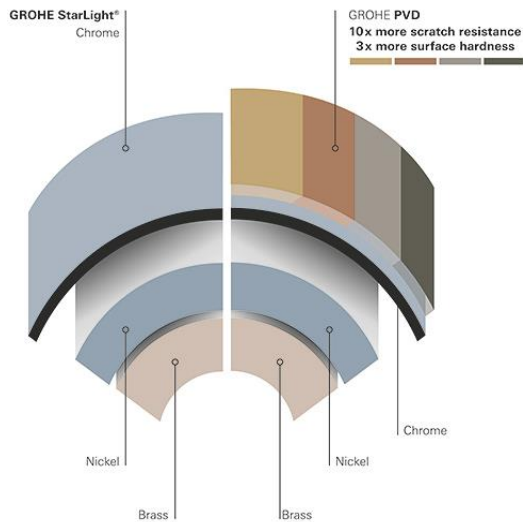

PROJECT		REF		REV	ITEM CODE	
LOCATION		DATE			PAGE	

SANITARY WARE SPECIFICATION SHEET

GROHE ALLURE

BEAUTY MEETS FUNCTION

Perfectly balanced proportions on the outside and technically advanced on the inside – Allure unites inherent beauty with unmatched performance. Cylindrical bodies rise from square and rectangular base plates adding to its minimalist appeal, while the collection offers a choice of two handle styles – a flat lever or a tri-spoke design – to meet your exacting requirements.

Faucets and fittings in this collection illustrate our commitment to unrivalled quality in the bathroom.

GROHE surface hardness

Chrome PVD

GROHE scratch resistance

Chrome PVD